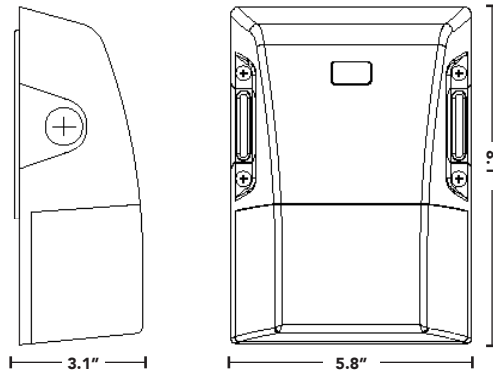

120/277V
ALSO WORKS ON 208V & 240V

70+
CRI

IP65
RATED
INGRESS PROTECTION

-40°F to 113°F
OPERATING TEMP

L70
50,000hrs RATED LIFE

PART #	REPLACES	WATTAGE	LUMENS	FLEXCOLOR	DLC CODE
RP-B-WPM-30L-FWFC	100W HID	15W/20W/25W	1800-3000	3000K/4000K/5000K	PLBR2MBP9X6S